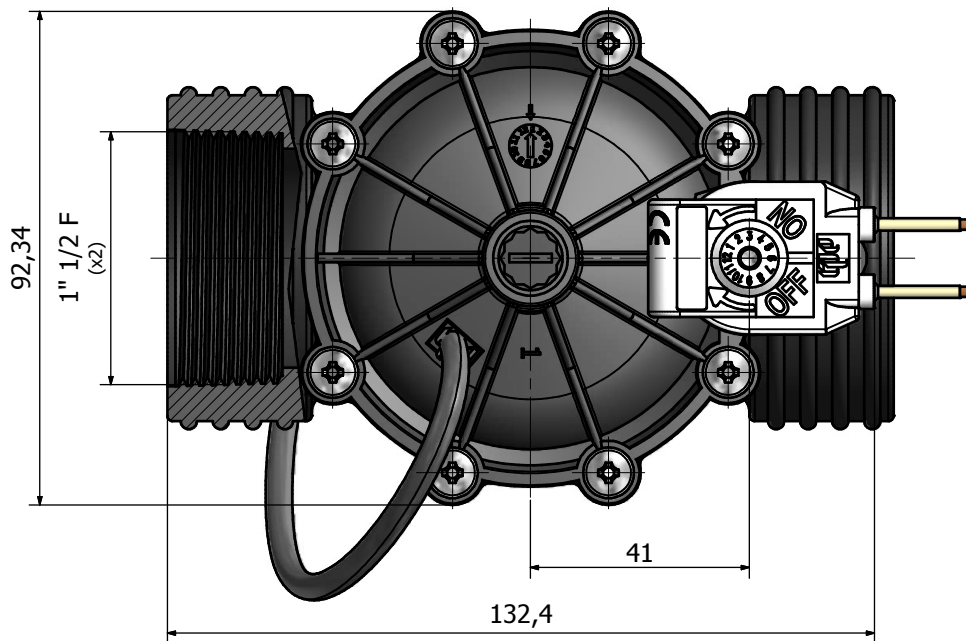

### HYDRAULIC CONNECTIONS

**Inlet** 1" 1/2 BSP Female thread  
**Outlet** 1" 1/2 BSP Female thread

### ELECTRICAL CONNECTIONS

**Electric connect 1** Male Faston 6,3 x 0,8 mm  
**Electric connect 2** Unipolar cables max 5 m  
**Electric connect 3** Bipolar cables 30 cm

### Dimension A (mm)

Normalmente chiusa con Faston <i>Normally closed with Faston</i>	45,3
Normalmente chiusa con cavi <i>Normally closed with cables</i>	43,5
Normalmente aperta con Faston <i>Normally open with faston</i>	43,6
Normalmente aperta con cavi <i>Normally open with cables</i>	46,6
Bistabile <i>Latching</i>	45,3