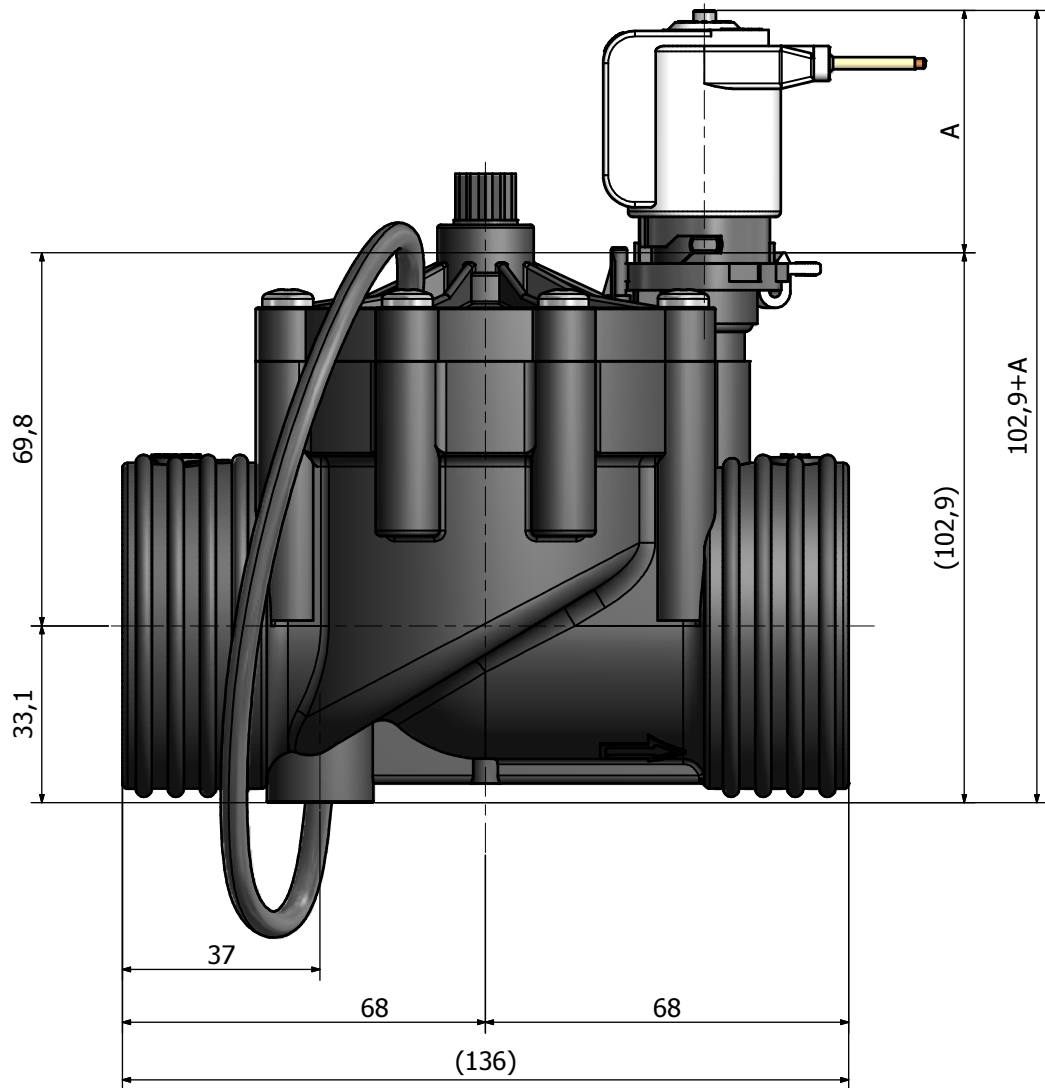

### HYDRAULIC CONNECTIONS

**Inlet** 1" 1/2 BSP Female thread  
**Outlet** 1" 1/2 BSP Female thread

### ELECTRICAL CONNECTIONS

**Electric connect 1** Male Faston 6,3 x 0,8 mm  
**Electric connect 2** Unipolar cables max 5 m  
**Electric connect 3** Bipolar cables 30 cm

### Dimension A (mm)

Normalmente chiusa con Faston <i>Normally closed with Faston</i>	45,3
Normalmente chiusa con cavi <i>Normally closed with cables</i>	43,5
Normalmente aperta con Faston <i>Normally open with faston</i>	43,6
Normalmente aperta con cavi <i>Normally open with cables</i>	46,6
Bistabile <i>Latching</i>	45,3